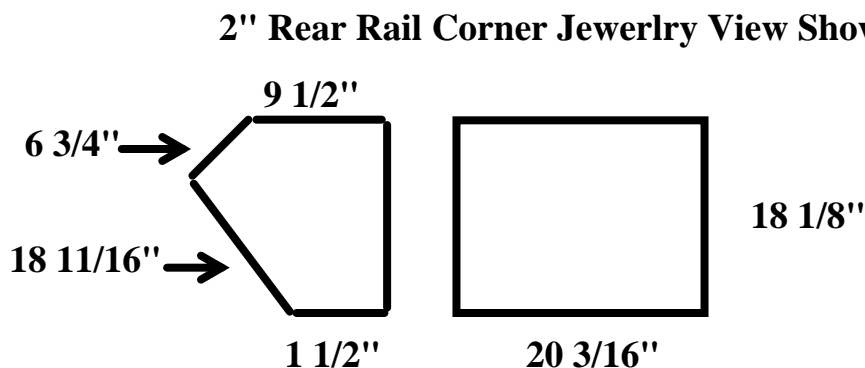

Floorboard Inside Case Dimensions

***Make all boards in three piece construction for easy installation.**

****Alter depth to 17 1/2" for half & full view models.**

***Left "wing" side shown, make right "wing" side same dimension however cover opposite side with fabric**