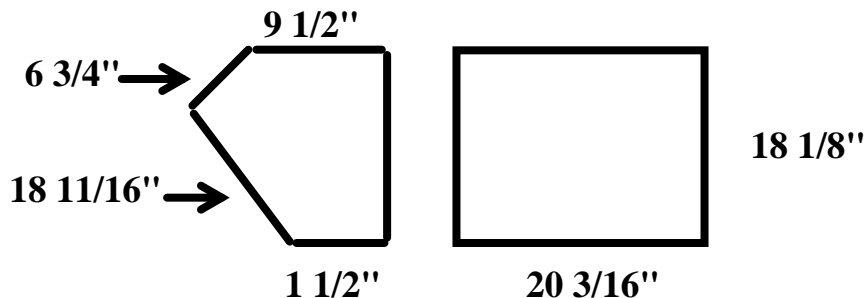

Floorboard Inside Case Dimensions

4' Jewelry View Showcase

5' Jewelry View Showcase

6' Jewelry View Showcase

***Make all boards in three piece construction for easy installation.**

****Alter depth to 17 1/2" for half & full view models.**

2" Rear Rail Corner Jewelry View Showcase

***Left "wing" side shown, make right "wing" side same dimension however cover opposite side with fabric**